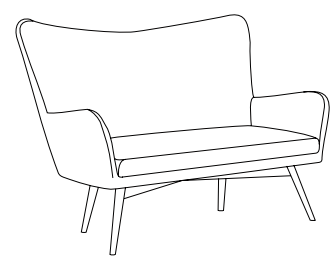

boudoir BREEZE

	a	b	c	d	e	f	g	h	j	(cm)
Cross	45	53	98	116/100	56	54	31	140	84	

BREEZE

	a	b	c	d	e	f	g	h	j	(cm)
Cut	45	63	94	56/42	56	42	26/31	78	85	
Cross	45	63	102	56/42	56	42	32	78	80	

Button

Clean

Mirach

Cross duo