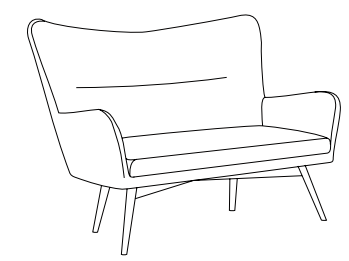

boudoir BREEZE

	a	b	c	d	e	f	g	h	j	(cm)
Cross	45	53	98	116/100	56	54	31	140	84	

BREEZE

	a	b	c	d	e	f	g	h	j	(cm)
Cut	45	63	94	56/42	56	42	26/31	78	85	
Cross	45	63	102	56/42	56	42	32	78	80	

Button

Clean

Mirach

Cross duo