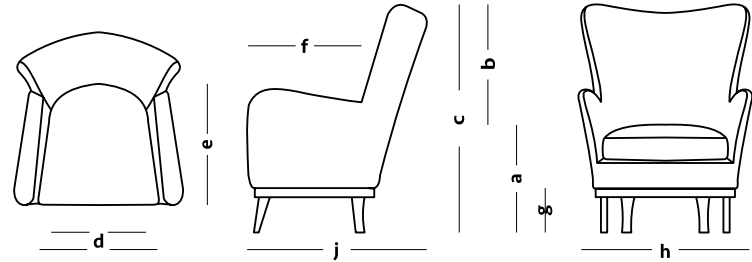

Cut

Cross

Chrome

Button

Clean

Mirach

DE LUXE

	a	b	c	d	e	f	g	h	j	(cm)
Castel	45	55	100	56/42	54	49	20	79	80	
Line	46	55	101	56/42	54	49	21	79	80	

MODERN

	a	b	c	d	e	f	g	h	j	(cm)
Cut	45	33	69	55/44	56	42	26/31	75	79	
Cross	45	33	78	55/44	56	42	32	75	75	

Button

Clean

Mirach

Castelo

Line

Cut