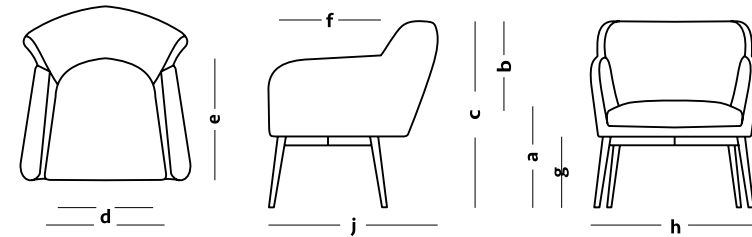

Cut

Cross

Chrome

Button

Clean

Mirach

DE LUXE

	a	b	c	d	e	f	g	h	j	(cm)
Castel	45	55	100	56/42	54	49	20	79	80	
Line	46	55	101	56/42	54	49	21	79	80	

MODERN

	a	b	c	d	e	f	g	h	j	(cm)
Cut	45	33	69	55/44	56	42	26/31	75	79	
Cross	45	33	78	55/44	56	42	32	75	75	

Button

Clean

Mirach

Castelo

Line

Cut